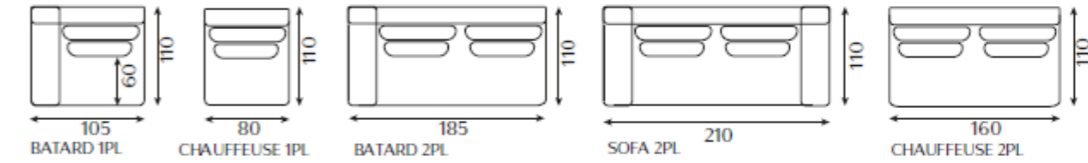

SALZBOURG

| SEAT CUSHION | BACK CUSHION | FRAME | SUSPENSION |
|------------------------------------------------------------------------------------|------------------------------------------------------------------------|------------------|------------------|
| HR Foam Visco Memory foam - Latex Duvet made of feathers Wave springs «A» | Microfibers Feathers | Wooden structure | Wave springs «A» |
| FEET | REMARKS | | |
| No | All corners and modules ca be with either a left or right-hand layout. | | |